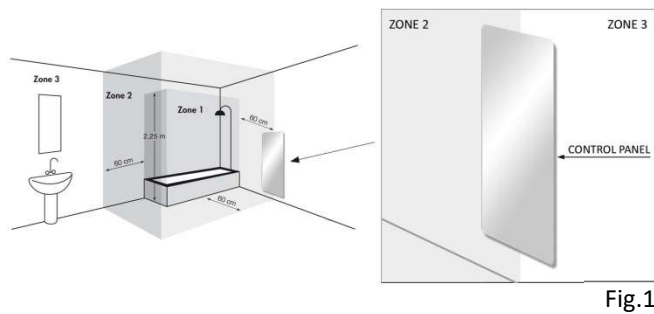

This appliance is intended for domestic use for room heating.
It shall not be put to any other use.

In the bathroom or shower the appliance must be fitted outside the safety zone.
The control devices must be out of reach for people in the bathroom or shower.

The controls must be placed in zone 3. (Fig. 1)

Keep the given minimum distances. (Fig. 2-3)