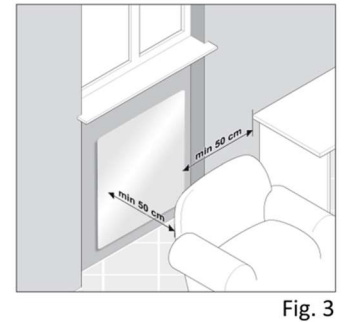

Model	Power supply	Height	Width	Weight	Watt
S	ELEKTRISCH	1000	500	11.00	700
M	ELECTRIC	1200	600	15.60	1000
L	ELECTRIC	1520	600	19.20	1500

The radiators are equipped with an advanced control system with touch screen controls and light indicators which indicate the set function.

FINISHING