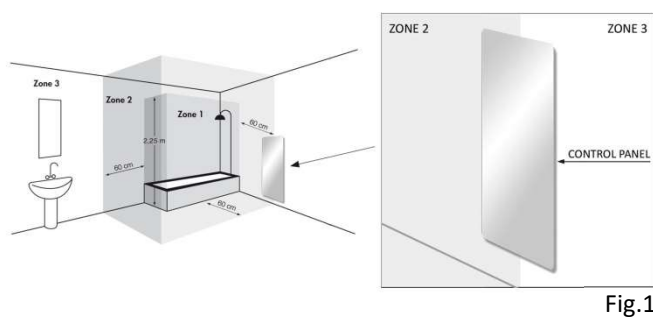

This appliance is intended for domestic use for room heating.
It shall not be put to any other use.

In the bathroom or shower the appliance must be fitted outside the safety zone.
The control devices must be out of reach for people in the bathroom or shower.

The controls must be placed in zone 3. (Fig. 1)

Keep the given minimum distances. (Fig. 2-3)