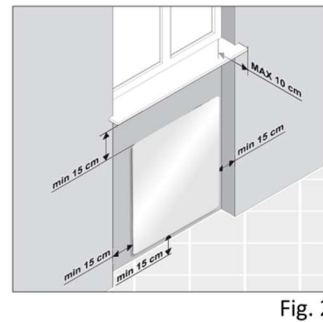

Model	Power supply	Height	Width	Weight	Watt
S	ELECTRIC	1380	500	13.08	700
M	ELECTRIC	1660	600	19.40	1000
L	ELECTRIC	1900	600	22.02	1500

The radiators are equipped with an advanced control system with touch screen controls and light indicators which indicate the set function.

FINISHING

White
Ral 9016

Black
Ral 9005

Grey
Ral 7012

Mirror

Ral colours
On demand