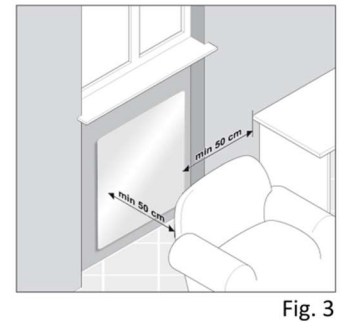

Model	Power supply	Height	Width	Weight	Watt
S	ELECTRIC	1380	500	13.08	700
M	ELECTRIC	1660	600	19.40	1000
L	ELECTRIC	1900	600	22.02	1500

The radiators are equipped with an advanced control system with touch screen controls and light indicators which indicate the set function.

FINISHING

White
Ral 9016

Black
Ral 9005

Grey
Ral 7012

Mirror

Ral colours
On demand