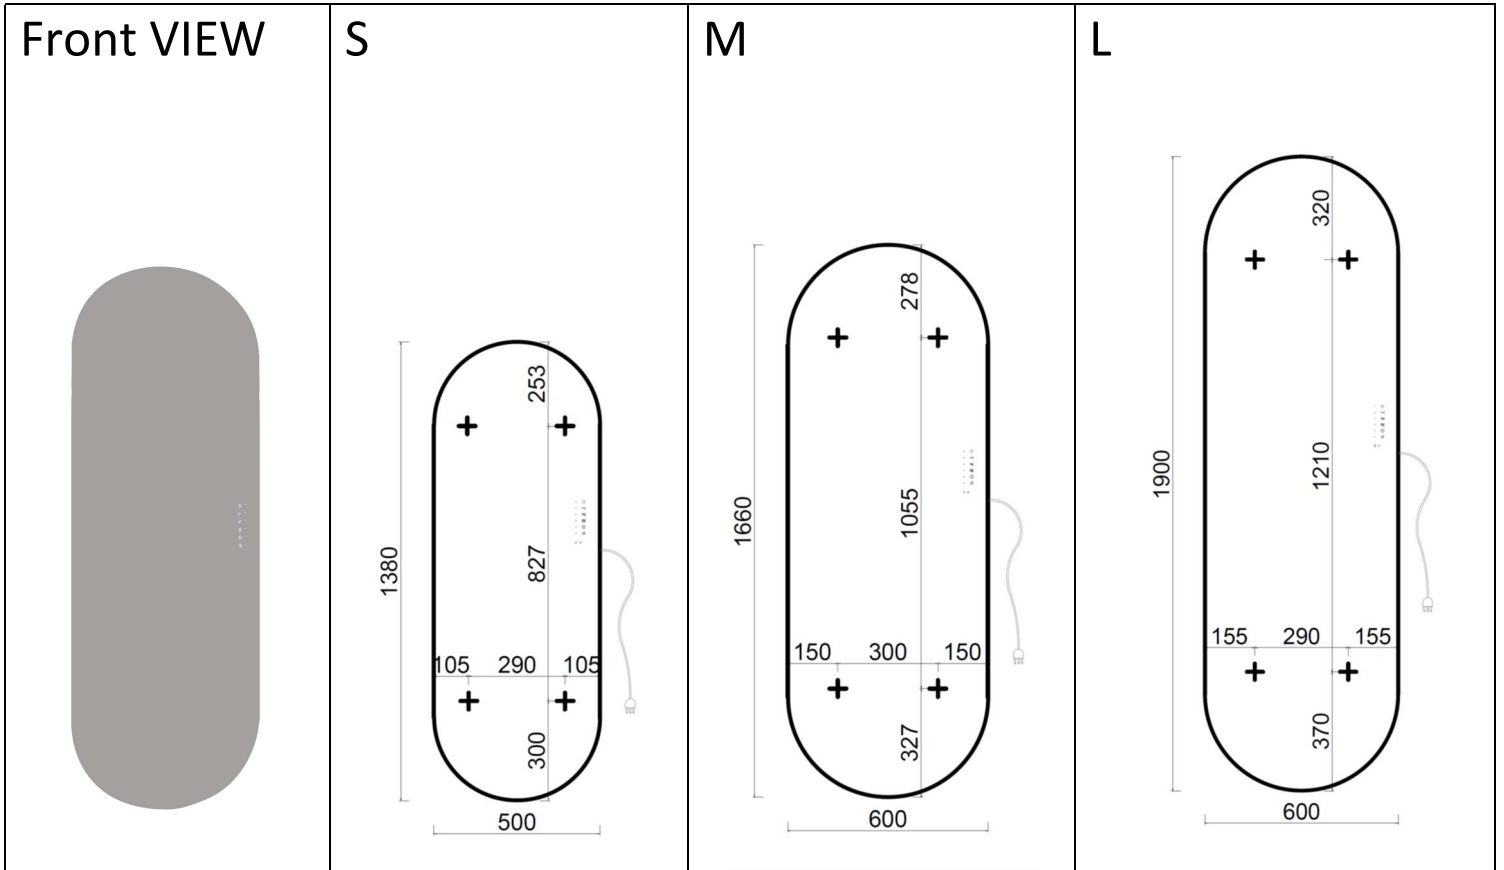

+ : fixing point center

in case of vertical positioning the control graphics must be kept on the right hand side, while for horizontal positioning the control graphics must be kept on the lower side.

Material	4mm tempered glass + 1mm etched foil + 4mm tempered glass
El. power supply	230-240 V / 50Hz - 1,30 m long power supply cable
No. of fixing points	4
Package	Cardboard box with inner polystyrene protections
Standard included equipment	Remote control, wall-mounting remote control holder, wall-fixing brackets, user's manual

The controls must be placed in zone 3. (Fig. 1)

Keep the given minimum distances. (Fig. 2-3)

Model	Power supply	Height	Width	Weight	Watt
S	ELECTRIC	1380	500	13.08	700
M	ELECTRIC	1660	600	19.40	1000
L	ELECTRIC	1900	600	22.02	1500