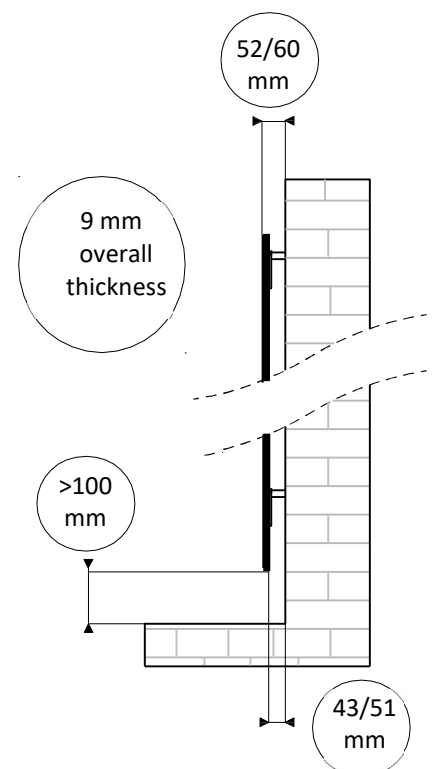

+ : fixing point center

in case of vertical positioning the control graphics must be kept on the right hand side, while for horizontal positioning the control graphics must be kept on the lower side.

Material	4mm tempered glass + 1mm etched foil + 4mm tempered glass
El. power supply	230-240 V / 50Hz - 1,30 m long power supply cable
No. of fixing points	4
Package	Cardboard box with inner polystyrene protections
Standard included equipment	Remote control, wall-mounting remote control holder, wall-fixing brackets, user's manual

The controls must be placed in zone 3. (Fig. 1)

Keep the given minimum distances. (Fig. 2-3)

Model	Power supply	Height	Width	Weight	Watt
S	ELECTRIC	1380	500	13.08	700
M	ELECTRIC	1660	600	19.40	1000
L	ELECTRIC	1900	600	22.02	1500