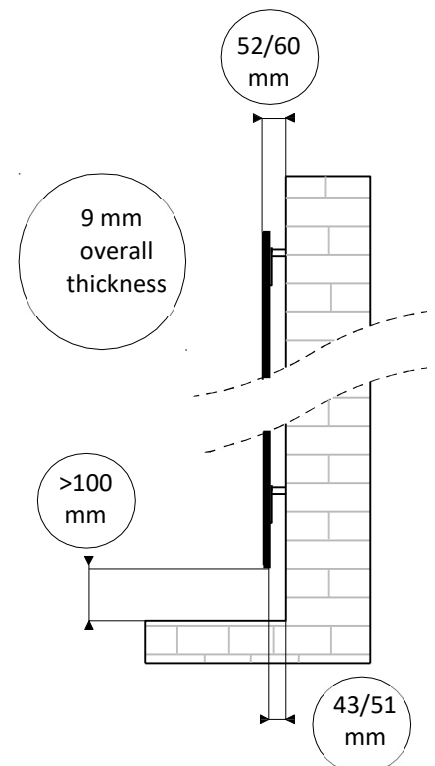

+ : fixing point center

in case of vertical positioning the control graphics must be kept on the right hand side, while for horizontal positioning the control graphics must be kept on the lower side.

Material	4mm tempered glass + 1mm etched foil + 4mm tempered glass
El. power supply	230-240 V / 50Hz - 1,30 m long power supply cable
No. of fixing points	4
Package	Cardboard box with inner polystyrene protections
Standard included equipment	Remote control, wall-mounting remote control holder, wall-fixing brackets, user's manual

The controls must be placed in zone 3. (Fig. 1)

Keep the given minimum distances. (Fig. 2-3)

Model	Power supply	Height	Width	Weight	Watt
S	ELECTRIC	1200	400	11.00	500
M	ELECTRIC	1500	400	14.00	500
L	ELECTRIC	1800	400	17.00	650