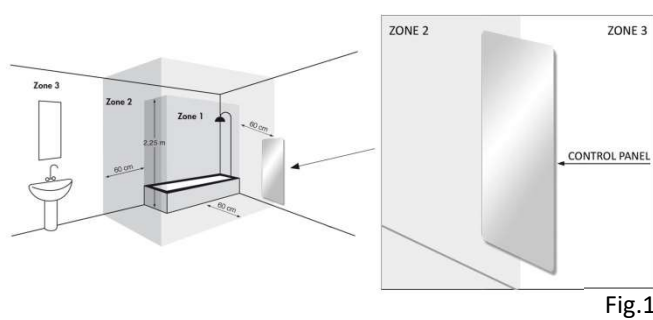

This appliance is intended for domestic use for room heating.
It shall not be put to any other use.

In the bathroom or shower the appliance must be fitted outside the safety zone.
The control devices must be out of reach for people in the bathroom or shower.

The controls must be placed in zone 3. (Fig. 1)

Keep the given minimum distances. (Fig. 2-3)