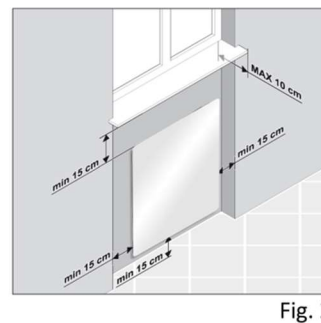

Model	Power supply	Height	Width	Weight	Watt
S	ELECTRIC	1200	400	11.00	500
M	ELECTRIC	1500	400	14.00	500
L	ELECTRIC	1800	400	17.00	650

The radiators are equipped with an advanced control system with touch screen controls and light indicators which indicate the set function.

FINISHING

White
Ral 9016

Black
Ral 9005

RAL Colours
on demand