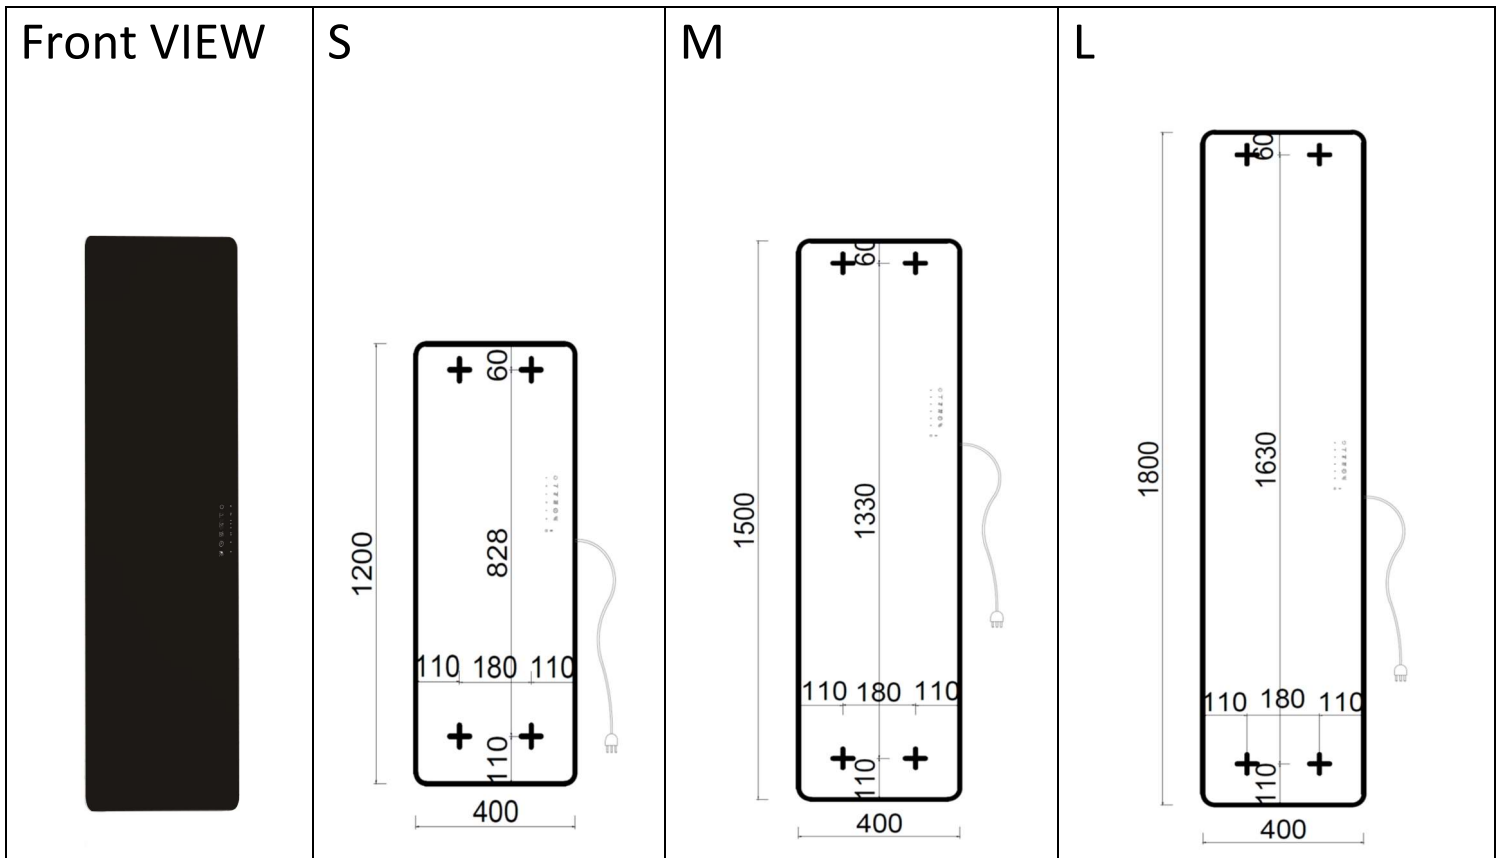

+ : fixing point center

in case of vertical positioning the control graphics must be kept on the right hand side, while for horizontal positioning the control graphics must be kept on the lower side.

Material	4mm tempered glass + 1mm etched foil + 4mm tempered glass
El. power supply	230-240 V / 50Hz - 1,30 m long power supply cable
No. of fixing points	4
Package	Cardboard box with inner polystyrene protections
Standard included equipment	Remote control, wall-mounting remote control holder, wall-fixing brackets, user's manual

The controls must be placed in zone 3. (Fig. 1)

Keep the given minimum distances. (Fig. 2-3)

Model	Power supply	Height	Width	Weight	Watt
S	ELECTRIC	1200	400	11.00	500
M	ELECTRIC	1500	400	14.00	500
L	ELECTRIC	1800	400	17.00	650