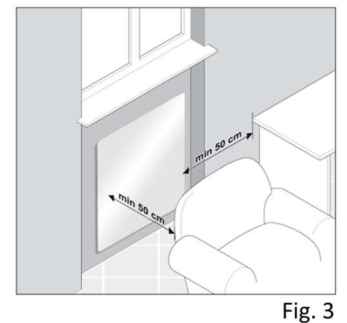

Model	Power supply	Height	Width	Weight	Watt
S	ELECTRIC	1200	400	11.00	500
M	ELECTRIC	1500	400	14.00	500
L	ELECTRIC	1800	400	17.00	650

The radiators are equipped with an advanced control system with touch screen controls and light indicators which indicate the set function.

FINISHING

White
Ral 9016

Black
Ral 9005

RAL Colours
on demand