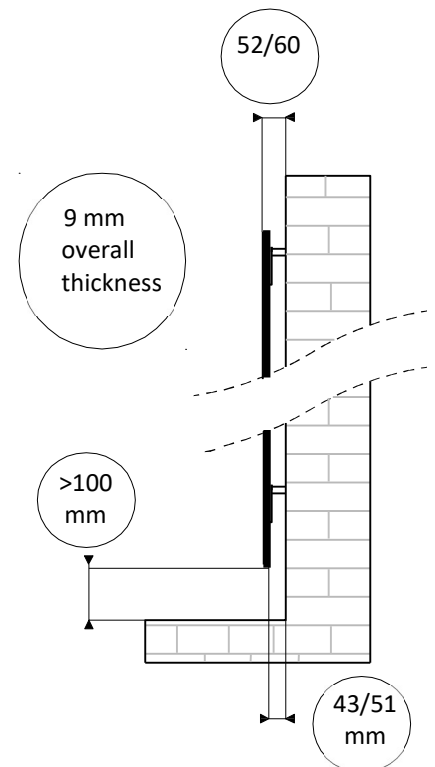

+ : fixing point center

in case of vertical positioning the control graphics must be kept on the right hand side, while for horizontal positioning the control graphics must be kept on the lower side.

Material	4mm tempered glass + 1mm etched foil + 4mm tempered glass
El. power supply	230-240 V / 50Hz - 1,30 m long power supply cable
No. of fixing points	4
Package	Cardboard box with inner polystyrene protections
Standard included equipment	Remote control, wall-mounting remote control holder, wall-fixing brackets, user's manual

The controls must be placed in zone 3. (Fig. 1)

Keep the given minimum distances. (Fig. 2-3)

Model	Power supply	Height	Width	Weight	Watt
S	ELECTRIC	600	600	8.00	350
M	ELECTRIC	600	800	11.00	600
L	ELECTRIC	600	800	13.00	800
XL	ELECTRIC	600	1200	16.00	1000