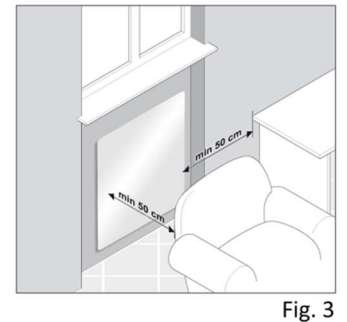

This appliance is intended for domestic use for room heating.
It shall not be put to any other use.

In the bathroom or shower the appliance must be fitted outside the safety zone.
The control devices must be out of reach for people in the bathroom or shower.

The controls must be placed in zone 3. (Fig. 1)

Keep the given minimum distances. (Fig. 2-3)

Model	Power supply	Height	Width	Weight	Watt
S	ELECTRIC	600	600	8.00	350
M	ELECTRIC	600	800	11.00	600
L	ELECTRIC	600	800	13.00	800
XL	ELECTRIC	600	1200	16.00	1000

The radiators are equipped with an advanced control system with touch screen controls and light indicators which indicate the set function.

FINISHING

White
Ral 9016

Black
Ral 9005

Mirror

Ral colours
On demand