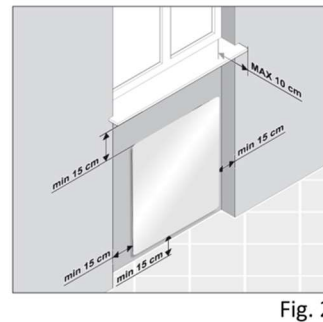

This appliance is intended for domestic use for room heating.
It shall not be put to any other use.

In the bathroom or shower the appliance must be fitted outside the safety zone.
The control devices must be out of reach for people in the bathroom or shower.

The controls must be placed in zone 3. (Fig. 1)

Keep the given minimum distances. (Fig. 2-3)

Model	Power supply	Height	Width	Weight	Watt
S	ELECTRIC	600	600	8.00	350
M	ELECTRIC	600	800	11.00	600
L	ELECTRIC	600	800	13.00	800
XL	ELECTRIC	600	1200	16.00	1000

The radiators are equipped with an advanced control system with touch screen controls and light indicators which indicate the set function.

FINISHING

White
Ral 9016

Black
Ral 9005

Mirror

Ral colours
On demand