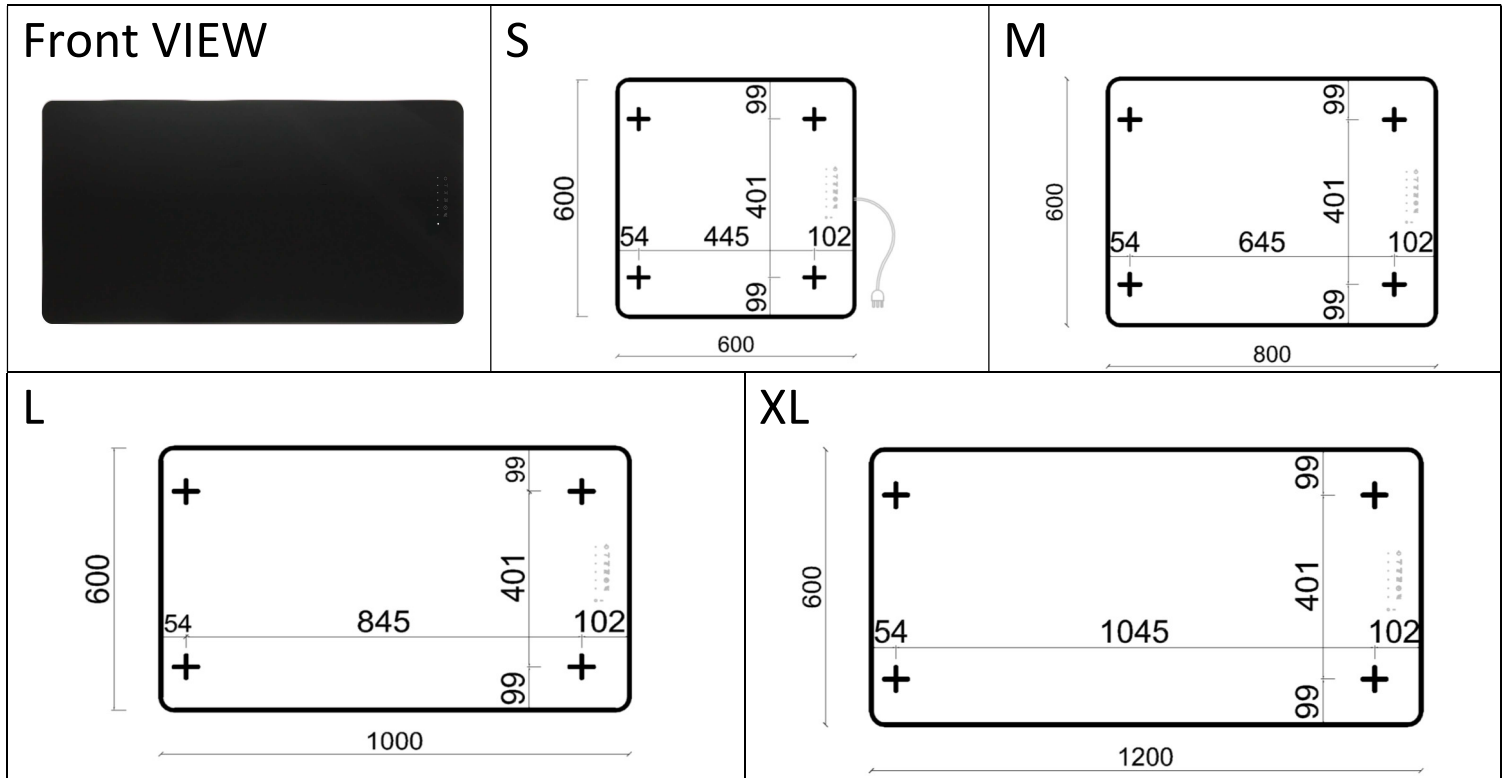

+ : fixing point center

in case of vertical positioning the control graphics must be kept on the right hand side, while for horizontal positioning the control graphics must be kept on the lower side.

Material	4mm tempered glass + 1mm etched foil + 4mm tempered glass
El. power supply	230-240 V / 50Hz - 1,30 m long power supply cable
No. of fixing points	4
Package	Cardboard box with inner polystyrene protections
Standard included equipment	Remote control, wall-mounting remote control holder, wall-fixing brackets, user's manual

The controls must be placed in zone 3. (Fig. 1)

Keep the given minimum distances. (Fig. 2-3)

Model	Power supply	Height	Width	Weight	Watt
S	ELECTRIC	600	600	8.00	350
M	ELECTRIC	600	800	11.00	600
L	ELECTRIC	600	800	13.00	800
XL	ELECTRIC	600	1200	16.00	1000