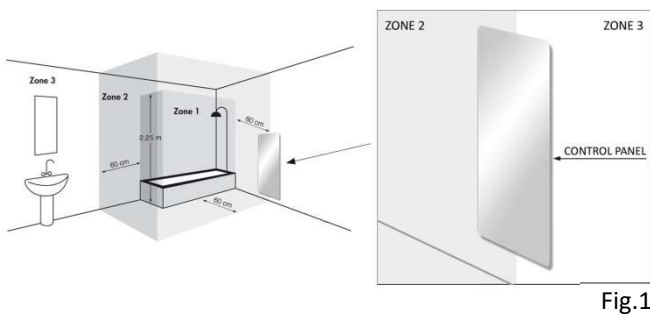

This appliance is intended for domestic use for room heating.
It shall not be put to any other use.

In the bathroom or shower the appliance must be fitted outside the safety zone.
The control devices must be out of reach for people in the bathroom or shower.

The controls must be placed in zone 3. (Fig. 1)

Keep the given minimum distances. (Fig. 2-3)

Model	Power supply	Height	Width	Weight	Watt
S	ELECTRIC	600	600	8.00	350
M	ELECTRIC	600	800	11.00	600
L	ELECTRIC	600	800	13.00	800
XL	ELECTRIC	600	1200	16.00	1000

The radiators are equipped with an advanced control system with touch screen controls and light indicators which indicate the set function.

FINISHING

White
Ral 9016

Black
Ral 9005

Mirror

Ral colours
On demand