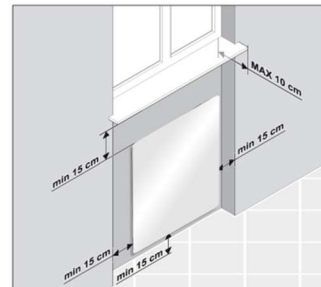

The controls must be placed in zone 3. (Fig. 1)

Fig.1

Keep the given minimum distances. (Fig. 2-3)

Fig. 2

Fig. 3

Model	Power supply	Height	Width	Weight	Watt
S	ELECTRIC	100	500	11.00	700
M	ELECTRIC	1200	600	15.60	1000